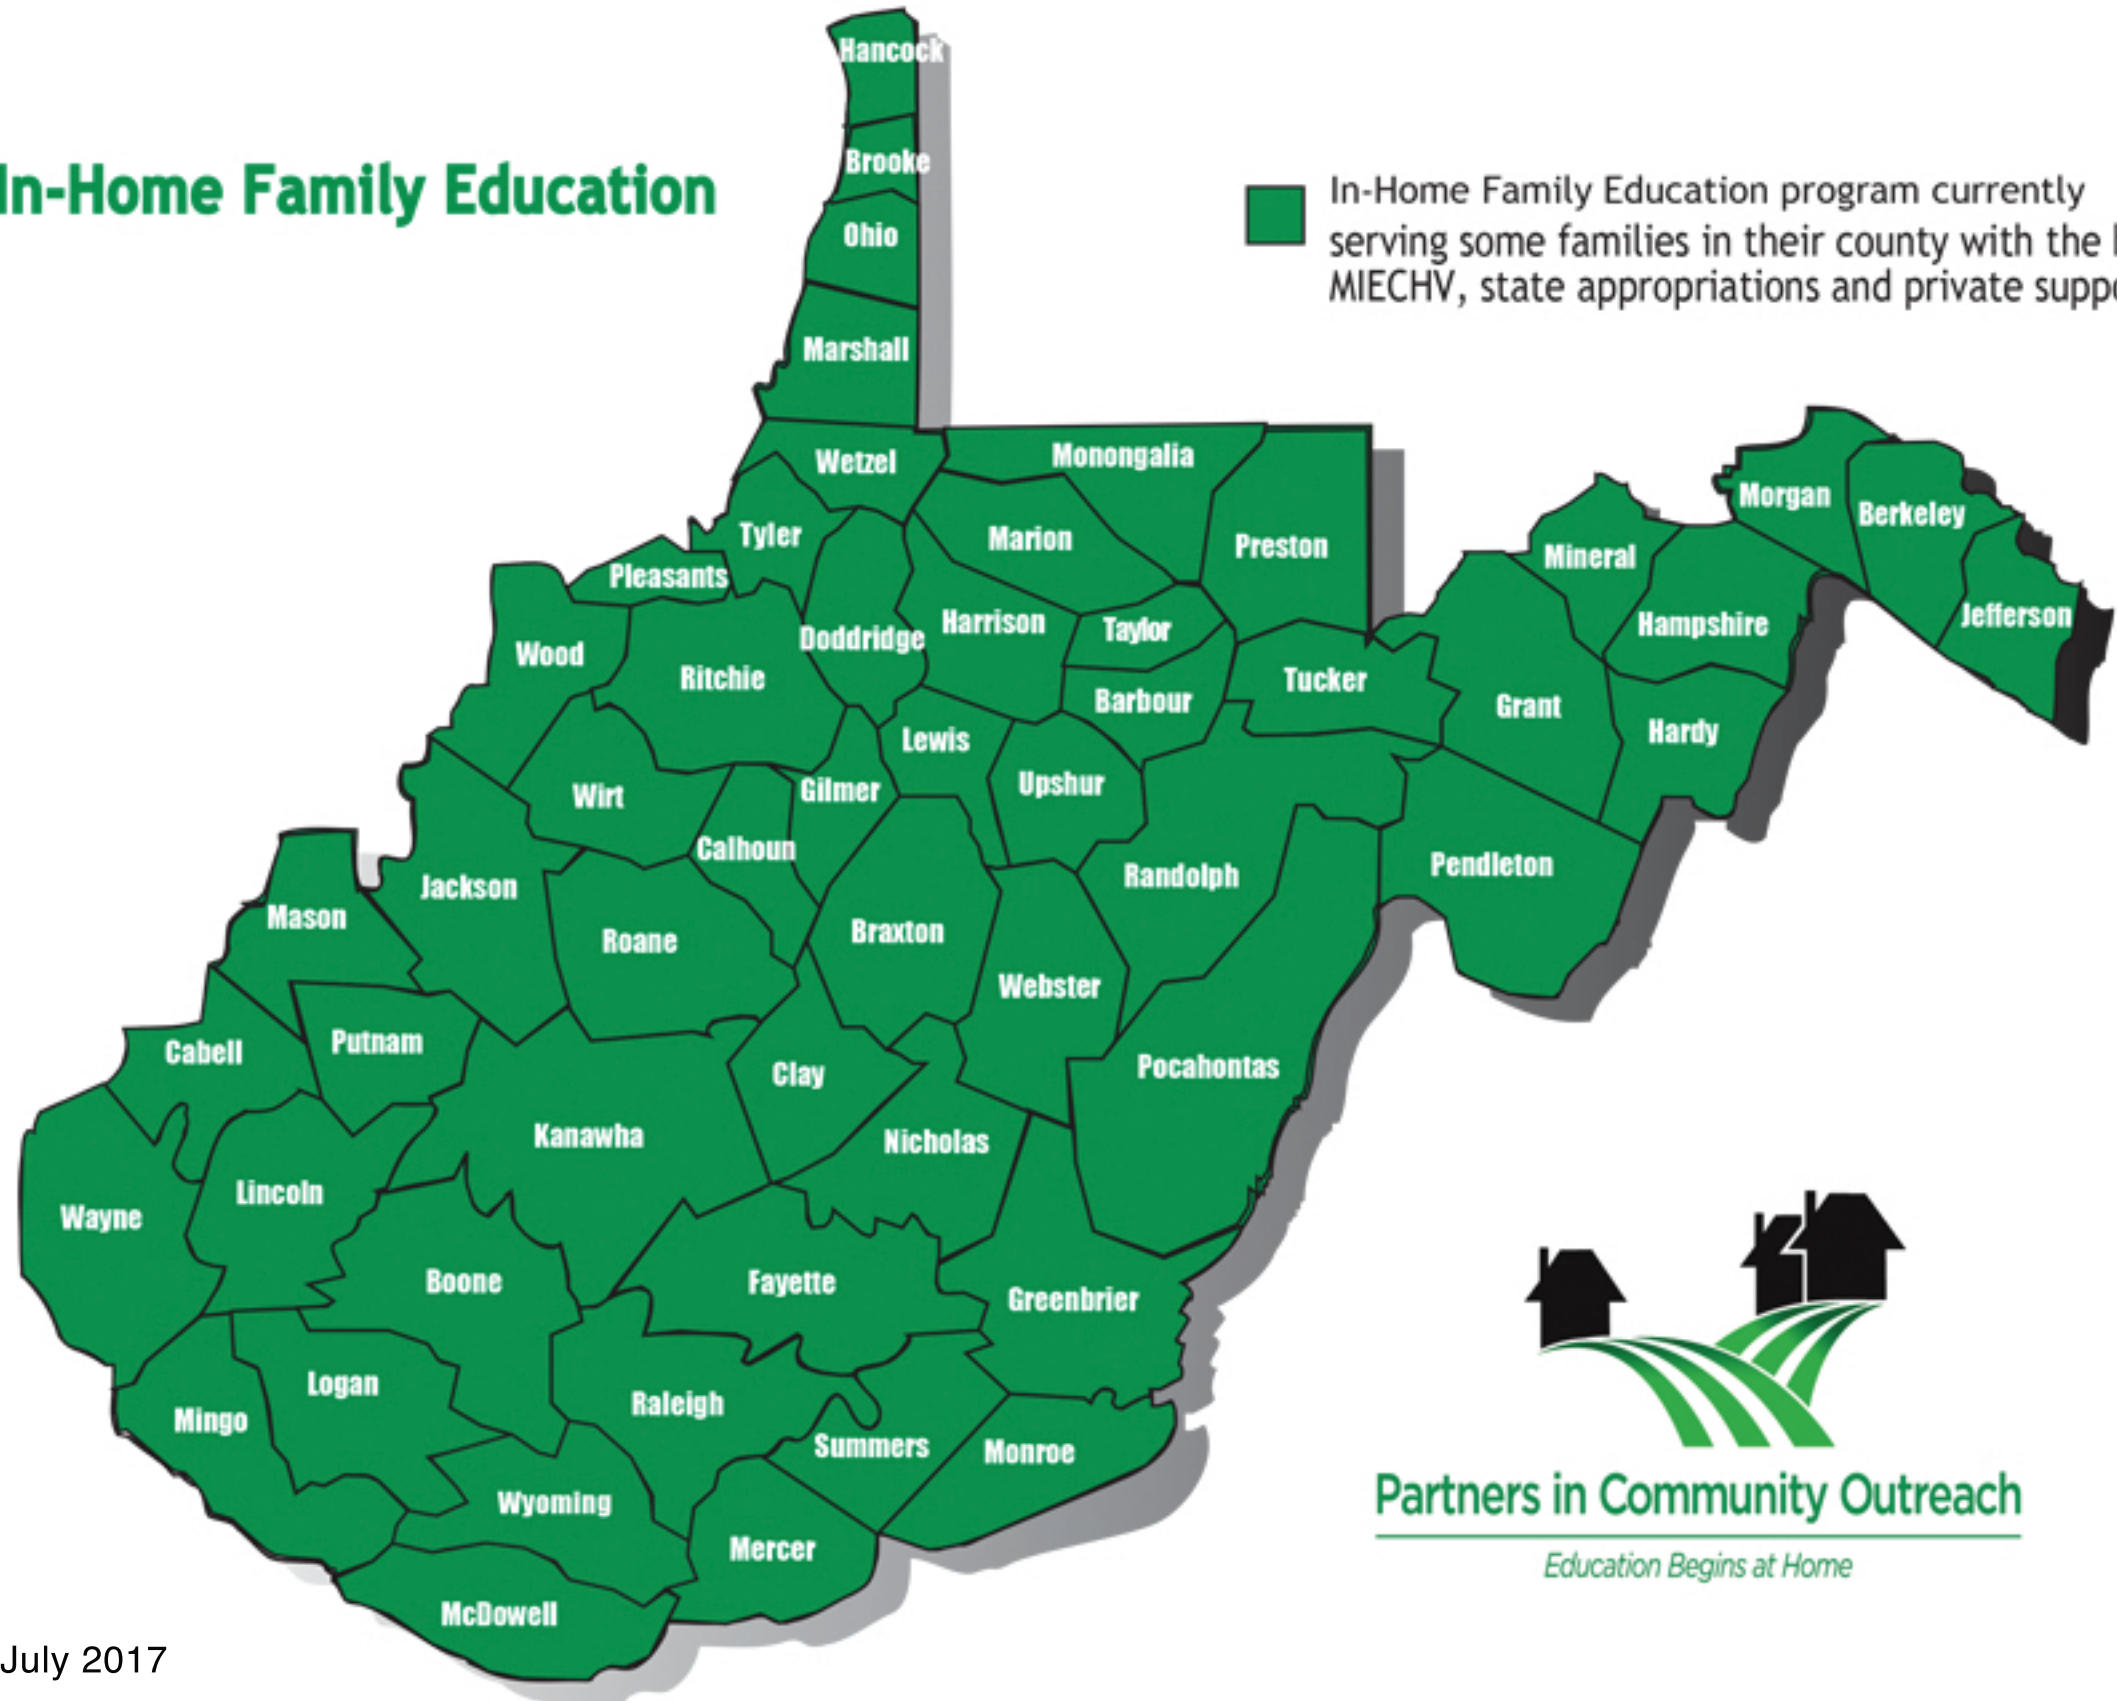

In-Home Family Education

 In-Home Family Education program currently serving some families in their county with the help of MIECHV, state appropriations and private support

Partners in Community Outreach

Education Begins at Home